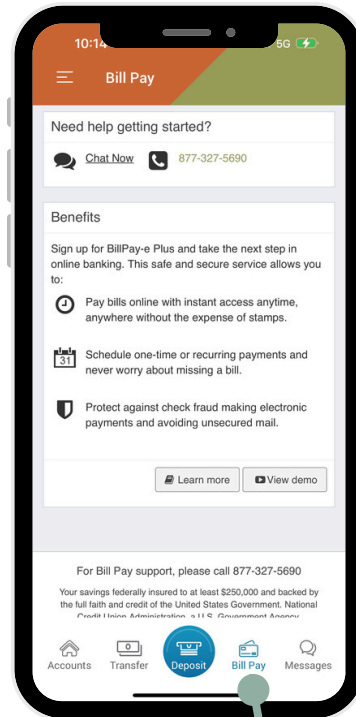

LOGIN SCREEN

Menu

Click on the "3 lines" icon on any screen to get to the Menu Screen.

All of your accounts will be listed here.

Accounts
View all the accounts your name is associated with.

ACCOUNTS SCREEN

NEW SAVVY Money

Access free credit reporting and monitoring, financial education, and more.

FDLCU'S NEW MOBILE BANKING APP CONT.

MESSAGES SCREEN

Messages

Send a secure message to FDLCU. View sent and received messages here too.

BILL PAY SCREEN

Bill Pay

Set up recurring bills or one-time payments here and it will be paid on the day you choose.

Menu

Click on the "3 lines" icon on any screen to get to the Menu Screen.

Alerts

Set up alerts for your accounts or loans.

Statements

View your statements.

Apply for a Loan

Opens our loan application.

MENU SCREEN

Log Out

When you're done with your session, please log out.

FDLCU'S NEW MOBILE BANKING APP CONT.