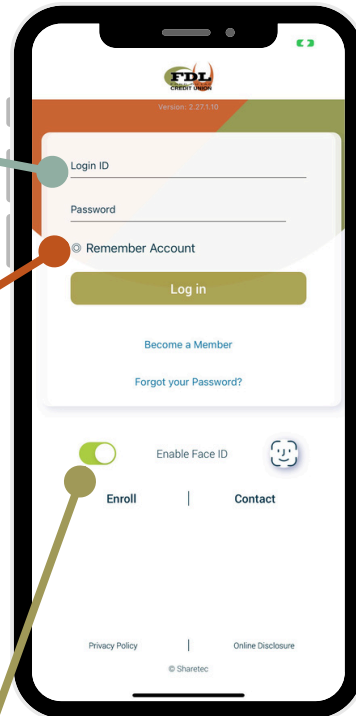

FDLCU'S NEW MOBILE BANKING APP

Login Credentials

If you would like to change them, visit our website (fdlcu.com) and log into Online Banking and click the  icon.

Remember Account

Click this so that you won't need to answer a security question or type your email address each time you log in. (Not recommended if others have access to your phone.)

Enable Face ID

Click this button so that you can login with facial recognition, depending on the type of phone you have. With this option turned on, you won't need to type your username and password to login in.

LOGIN SCREEN

Menu

Click on the "3 lines" icon on any screen to get to the Menu Screen.

All of your accounts will be listed here.

Accounts
View all the accounts your name is associated with.

ACCOUNTS SCREEN

BILL PAY SCREEN

Bill Pay

Set up recurring bills or one-time payments here and it will be paid on the day you choose.

Menu

Click on the "3 lines" icon on any screen to get to the Menu Screen.

Alerts

Set up alerts for your accounts or loans.