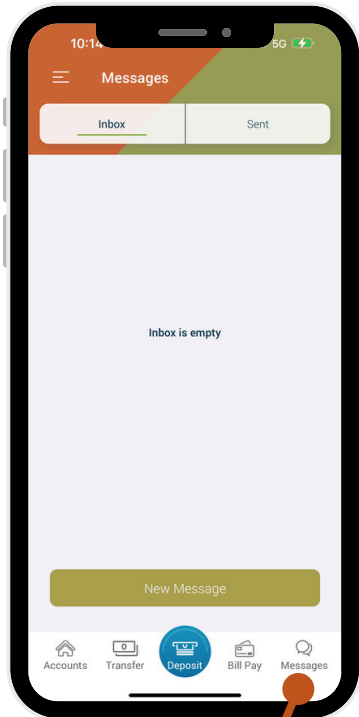

Enable Face ID

Click this button so that you can login with facial recognition, depending on the type of phone you have. With this option turned on, you won't need to type your username and password to login in.

LOGIN SCREEN

Menu

Click on the "3 lines" icon on any screen to get to the Menu Screen.

All of your accounts will be listed here.

Accounts
View all the accounts your name is associated with.

ACCOUNTS SCREEN

NEW SAVVY Money

Access free credit reporting and monitoring, financial education, and more.

FDLCU'S NEW MOBILE BANKING APP CONT.

MESSAGES SCREEN

Messages

Send a secure message to FDLCU. View sent and received messages here too.

BILL PAY SCREEN

Bill Pay

Set up recurring bills or one-time payments here and it will be paid on the day you choose.

Menu

Click on the "3 lines" icon on any screen to get to the Menu Screen.

Alerts

Set up alerts for your accounts or loans.