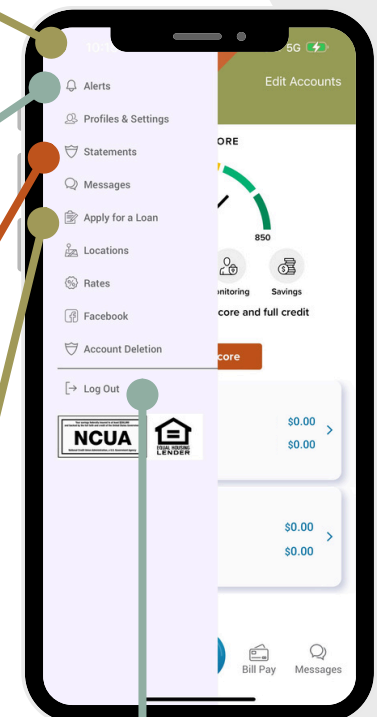

LOGIN SCREEN

Menu

Click on the "3 lines" icon on any screen to get to the Menu Screen.

All of your accounts will be listed here.

Accounts
View all the accounts your name is associated with.

ACCOUNTS SCREEN

NEW SAVVY Money

Access free credit reporting and monitoring, financial education, and more.

FDLCU'S NEW MOBILE BANKING APP CONT.

MESSAGES SCREEN

Messages

Send a secure message to FDLCU. View sent and received messages here too.

BILL PAY SCREEN

Bill Pay

Set up recurring bills or one-time payments here and it will be paid on the day you choose.

Menu

Click on the "3 lines" icon on any screen to get to the Menu Screen.

Alerts

Set up alerts for your accounts or loans.

Statements

View your statements.

Apply for a Loan

Opens our loan application.

MENU SCREEN

Log Out

When you're done with your session, please log out.

FDLCU'S NEW MOBILE BANKING APP CONT.