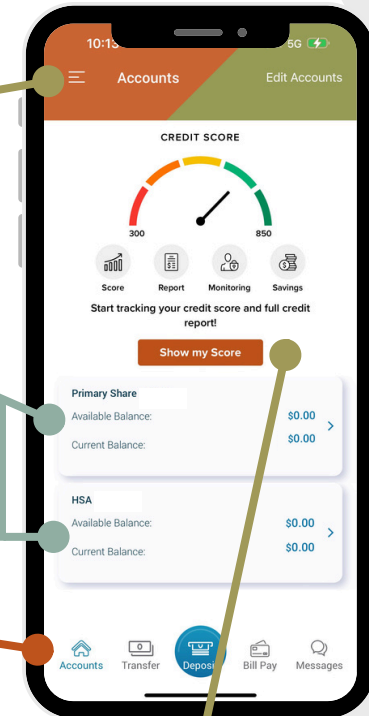

LOGIN SCREEN

Menu

Click on the "3 lines" icon on any screen to get to the Menu Screen.

All of your accounts will be listed here.

Accounts
View all the accounts your name is associated with.

ACCOUNTS SCREEN

NEW SAVVY Money

Access free credit reporting and monitoring, financial education, and more.

FDLCU'S NEW MOBILE BANKING APP CONT.

MESSAGES SCREEN

Messages

Send a secure message to FDLCU. View sent and received messages here too.

BILL PAY SCREEN

Bill Pay

Set up recurring bills or one-time payments here and it will be paid on the day you choose.

Menu

Click on the "3 lines" icon on any screen to get to the Menu Screen.

Alerts

Set up alerts for your accounts or loans.