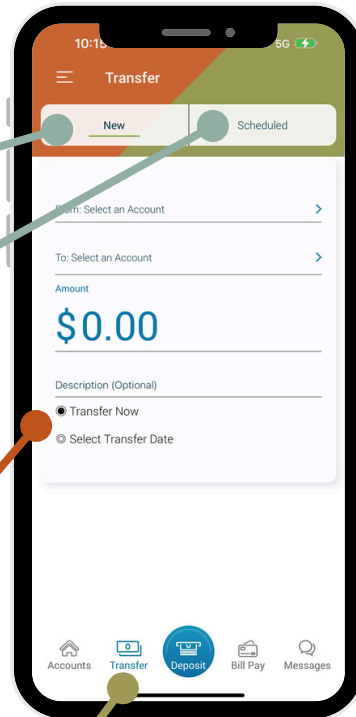

BILL PAY SCREEN

Bill Pay

Set up recurring bills or one-time payments here and it will be paid on the day you choose.

Menu

Click on the "3 lines" icon on any screen to get to the Menu Screen.

Alerts

Set up alerts for your accounts or loans.

Statements

View your statements.

Apply for a Loan

Opens our loan application.

MENU SCREEN

Log Out

When you're done with your session, please log out.

FDLCU'S NEW MOBILE BANKING APP CONT.

TRANSFER SCREEN

New Transfers

Set up a new transfer yourself.

Scheduled

View all scheduled transfers that have been setup.

*NEW Feature

Choose to transfer the money now or on a specific date.

Transfer

Transfer money from one FDLCU account to another.

DEPOSIT SCREEN

REMEMBER!

Endorse your check with "For Remote Deposit Only FDLCU".

Deposit

This is the Remote Check Deposit option. Take a picture of the check to deposit it electronically.